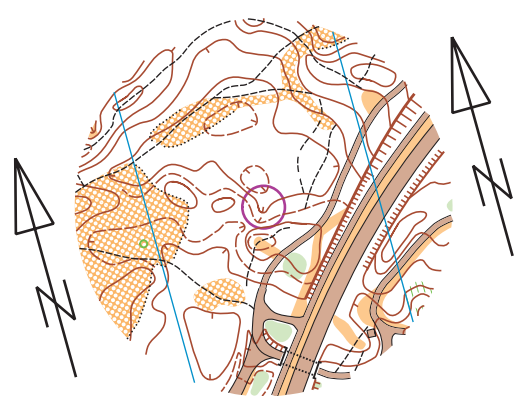

WTOC 2013
- PreO Day 1 10.7.2013 -

Open

Timed controls T1, T2

WTOC 2013
- PreO Day 1 10.7.2013 -

Paralympic

Timed controls T1, T2

WTOC 2013
- PreO Day 1 10.7.2013 -

Open

Timed controls T3, T4

WTOC 2013
- PreO Day 1 10.7.2013 -

Paralympic

Timed controls T3, T4