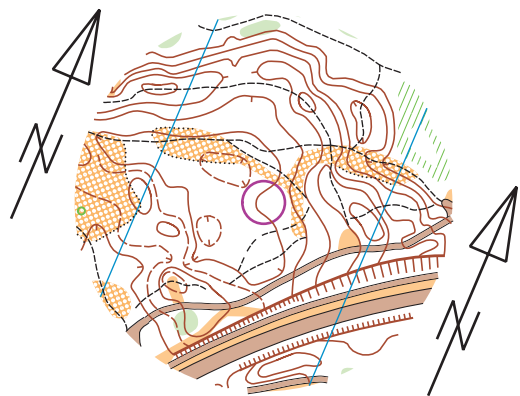

WTOC 2013
- PreO Day 1 10.7.2013 -

Open

Timed controls T1, T2

WTOC 2013
- PreO Day 1 10.7.2013 -

Paralympic

Timed controls T1, T2

WTOC 2013
- PreO Day 1 10.7.2013 -

Open

Timed controls T3, T4

WTOC 2013
- PreO Day 1 10.7.2013 -

Paralympic

Timed controls T3, T4