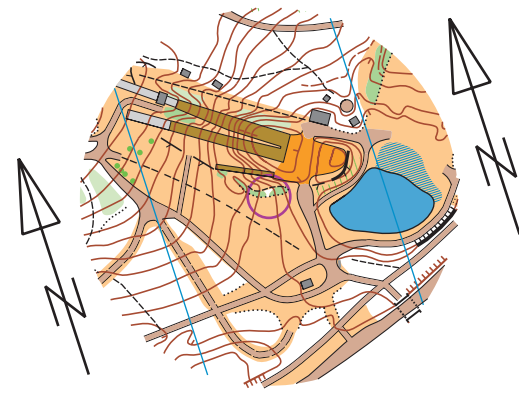

WTOC 2013
- PreO Day 1 10.7.2013 -

Open

Timed controls T1, T2

WTOC 2013
- PreO Day 1 10.7.2013 -

Paralympic

Timed controls T1, T2

WTOC 2013
- PreO Day 1 10.7.2013 -

Open

Timed controls T3, T4

WTOC 2013
- PreO Day 1 10.7.2013 -

Paralympic

Timed controls T3, T4